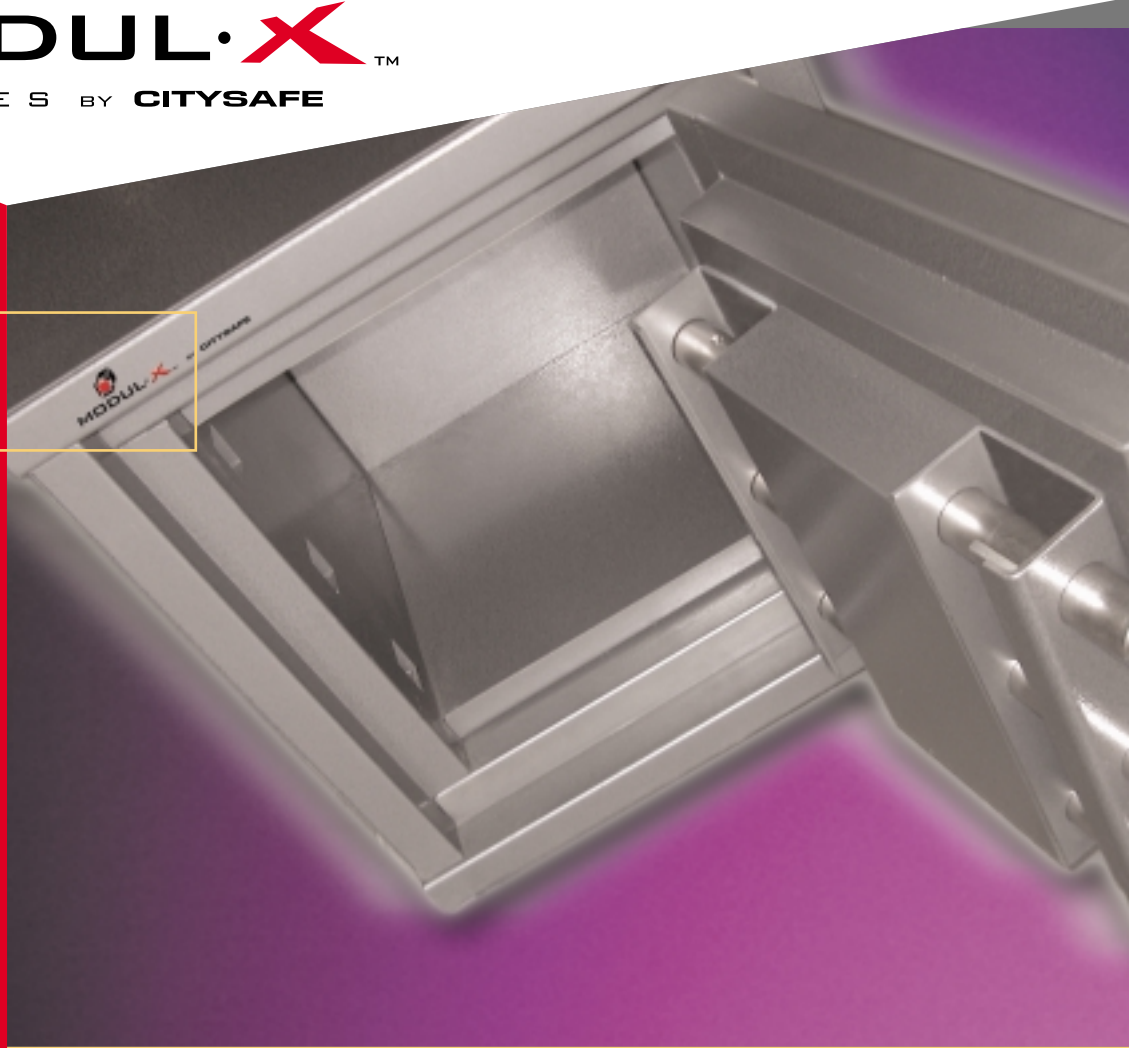

MODUL•X™

S E R I E S BY CITYSAFE

SERIES 1

The MODUL•X Series 1 offers the most compact design for this series. These base units are completely expandable, as are all of the MODUL•X Series, and offer an affordable investment. This series was designed for use as either high value jewelers safes or professional quality safes for real protection of valuables within the home.

x•treme

protection and affordability

CITYSAFE has created the MODUL•X Series 1 to offer the most x•treme protection along with affordability. The Series 1 vault is designed to provide assured protection for your valuables. Your heirlooms, works of art, documents and records are protected for future generations.

The Series 1 also offers the ultimate protection for high value jewelers. Typical safes are not designed to withstand what the MODUL•X can handle. This technology keeps criminals and fire on the outside, where they belong. All MODUL•X Series 1, 2 and 3 are expandable and UL rated, making an affordable investment even more valuable.

MODUL•X SERIES 1 Features and Benefits:

- Modular Bolt Together Panels for Ease Of Delivery
- New High Strength Metal and Ceramic-like Katrix Barrier
- Durable Exterior Finish
- Large Vault-Door Quality Multiple Locking Bolts
- Concealed Variable Position Electronic Locking
- Total Assembled Weight Beyond Anything Burglars Can Carry Out
- Engineered Parts Such As Hinges Are Easily Replaceable
- Tempered Armor Glass Activated Multiple Relockers
- Easy Assembly Requiring Minimal Hand Tools
- Extremely Secure As Tested By UL
- Virtually Impenetrable As Proven In The Metropolitan Area
- Recognized By Lloyds Of London And Chubb Insurance
- Available In Non-Rated, UL TL 30, UL TL 30x6, and Jewelry Tool And Torch Resistant Grade